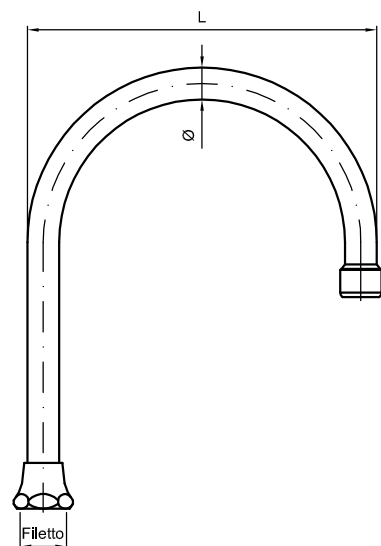

Art. 315

Canna per lavello "universale" a ponte cromata

Sink "universal" spout with bridge profile chrome-plated

Confezione: pz. 5

Packing: 5 pcs.

Art.	Ø	L	Fil.
315	18	200	3/4"

Art. 320

Canna per monoforo "universale" cromata

"Universal" spout for one-lever mixer, chrome-plated

Confezione: pz. 10

Packing: 10 pcs.

Art.	Ø	L	Fil.
320	18	250	3/4"

Art. 325

Rompigetto per canna filettato

Threaded flow regulator for spout

Confezione: pz. 100

Packing: 100 pcs.

Art.	Fil.
325	22x1 F
	24x1 M

Art. 330

Aeratore per canna filettato

Threaded aerator for spout

Confezione: pz. 100

Packing: 100 pcs.

Art.	Fil.
330	22x1 F
	24x1 M
	28x1 M