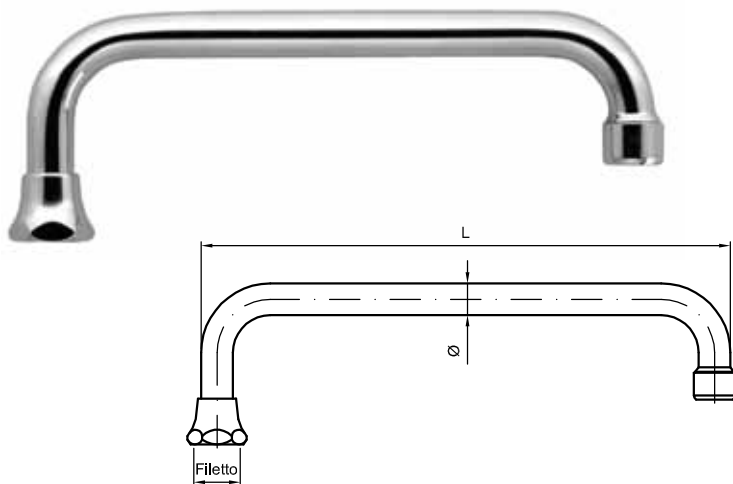

**Art. 235**

Squadretta per attacco sottolavabo in rame ricotto con rosone e dado cromati e nipples grezzo

Bent copper tube with under washbasin joint chrome-plated with nuts and raw nipple

Confezione: pz. 2

· Spouts and aerators

Art. 300

Canna per lavello "universale" a S cromata

"Universal" S-spout for sink, chrome-plated

Confezione: pz. 10

Packing: 10 pcs.

Art.	Ø	L	Fil.
300	18	160 - 200 - 250 - 300	3/4"

Art. 305

Canna per lavello "universale" a U cromata

"Universal" U-spout for sink, chrome-plated

Confezione: pz. 10

Packing: 10 pcs.

Art.	Ø	L	Fil.
305	18	160 - 200 - 250 - 300	3/4"

Art. 310

Canna per monoforo "universale" Jota cromata

"Universal" J-spout for one-lever mixer, chrome-plated

Confezione: pz. 10

Packing: 10 pcs.

Art.	Ø	L	Fil.
310	18	150 - 200	3/4"

Art. 315

Canna per lavello "universale" a ponte cromata

Sink "universal" spout with bridge profile chrome-plated