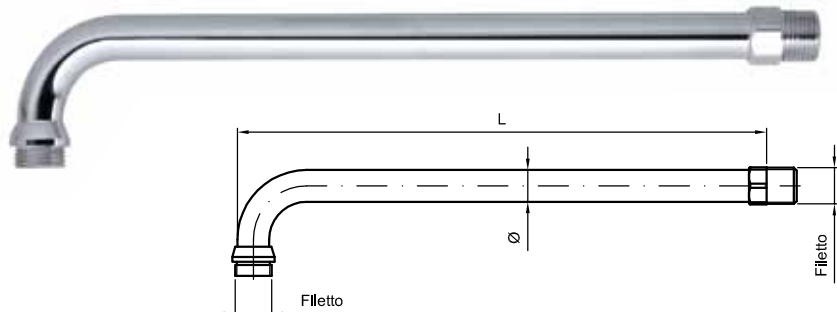

"Universal" J-spout for one-lever mixer, chrome-plated

Confezione: pz. 10

Packing: 10 pcs.

Art.	Ø	L	Fil.
310	18	150 - 200	3/4"

Art. 315

Canna per lavello "universale" a ponte cromata

Sink "universal" spout with bridge profile chrome-plated

Aeratore per canna filettato

Threaded aerator for spout

Confezione: pz. 100

Packing: 100 pcs.

Art.	Fil.
330	22x1 F
	24x1 M
	28x1 M

BRACCI E SOFFIONI

• Shower arms and shower heads

Art. 355

Braccio doccia 1/2" x 1/2" cromato

1/2" x 1/2" shower arm, chrome-plated

Confezione: pz. 10

Packing: 10 pcs.

Art.	Ø	L	Fil.
355	18	200 - 250 - 300 - 350 - 400	1/2"

Art. 365

Soffione snodato 1/2" cromato

1/2" Shower head with ball joint, chrome-plated