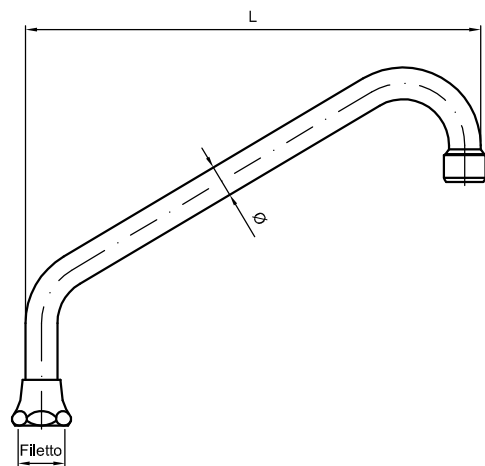

"Universal" J-spout for one-lever mixer, chrome-plated

Confezione: pz. 10

Packing: 10 pcs.

Art.	Ø	L	Fil.
310	18	150 - 200	3/4"

Art. 315

Canna per lavello "universale" a ponte cromata

Sink "universal" spout with bridge profile chrome-plated

Confezione: pz. 5

Packing: 5 pcs.

Art.	Ø	L	Fil.
315	18	200	3/4"

Art. 320

Canna per monoforo "universale" cromata

"Universal" spout for one-lever mixer, chrome-plated

Confezione: pz. 10

Packing: 10 pcs.

Art.	Ø	L	Fil.
320	18	250	3/4"

Art. 325

Rompigetto per canna filettato

Threaded flow regulator for spout

Confezione: pz. 100

Packing: 100 pcs.

Art.	Fil.
325	22x1 F
	24x1 M

Art. 330