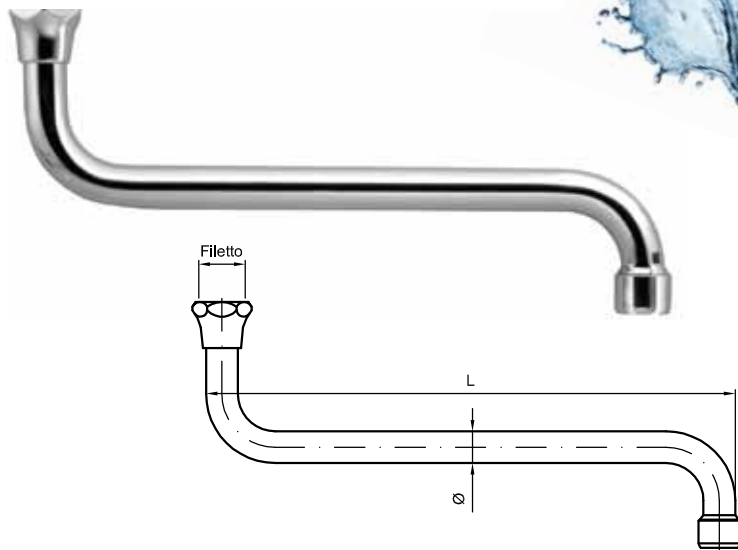

**Art. 235**

Squadretta per attacco sottolavabo in rame ricotto con rosone e dado cromati e nipples grezzo

Bent copper tube with under washbasin joint chrome-plated with nuts and raw nipple

Confezione: pz. 2

· Spouts and aerators

Art. 300

Canna per lavello "universale" a S cromata

"Universal" S-spout for sink, chrome-plated

Confezione: pz. 10

Packing: 10 pcs.

Art.	Ø	L	Fil.
300	18	160 - 200 - 250 - 300	3/4"

Art. 305

Canna per lavello "universale" a U cromata

"Universal" U-spout for sink, chrome-plated

Confezione: pz. 10

Packing: 10 pcs.

Art.	Ø	L	Fil.
305	18	160 - 200 - 250 - 300	3/4"

Art. 310

Canna per monoforo "universale" Jota cromata

"Universal" J-spout for one-lever mixer, chrome-plated

Confezione: pz. 10

Packing: 10 pcs.

Art.	Ø	L	Fil.
310	18	150 - 200	3/4"

Art. 315

Canna per lavello "universale" a ponte cromata

Sink "universal" spout with bridge profile chrome-plated