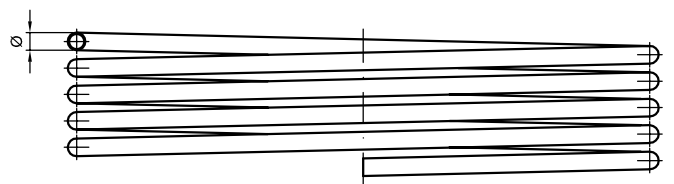

Soft copper pliable pipe with nipple, rosette and nut for under washbasin joint, chrome-plated

Confezione: pz. 10

Packing: 10 pcs.

Art.	Ø	L	Fil.	Fil. 1
206	10	250 - 300 - 350 - 400 - 500 - 600 - 800 - 1000	1/2" - 3/8"	1/2" - 3/8"

Art. 210

Tubo in rame ricotto in rotolo da 5 m. cromato

Copper tube in roll 5 m, chrome-plated

Confezione: pz. 1

Packing: 1 pcs.

Art.	Ø
210	8
	10
	12
	14

Art. 212

Tubo in rame ricotto in rotolo da 5 m. cromato spiralato

Spiral soft copper, 5 m, chrome-plated

Confezione: pz. 1

Packing: 1 pcs.

Art.	Ø
212	8
	10
	12

Art. 215

Tubo in rame per cassetta cromato

Copper pipe for cistern, chrome-plated

Confezione: pz. 50